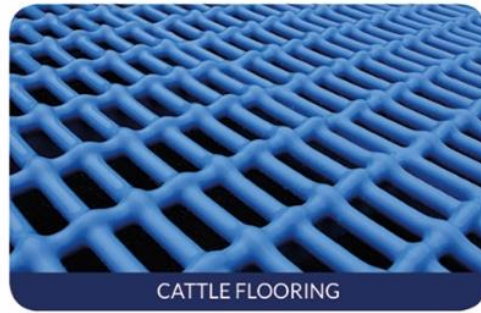

CATTLE FLOORING

NOOYEN

▲ CATTLE FLOORING