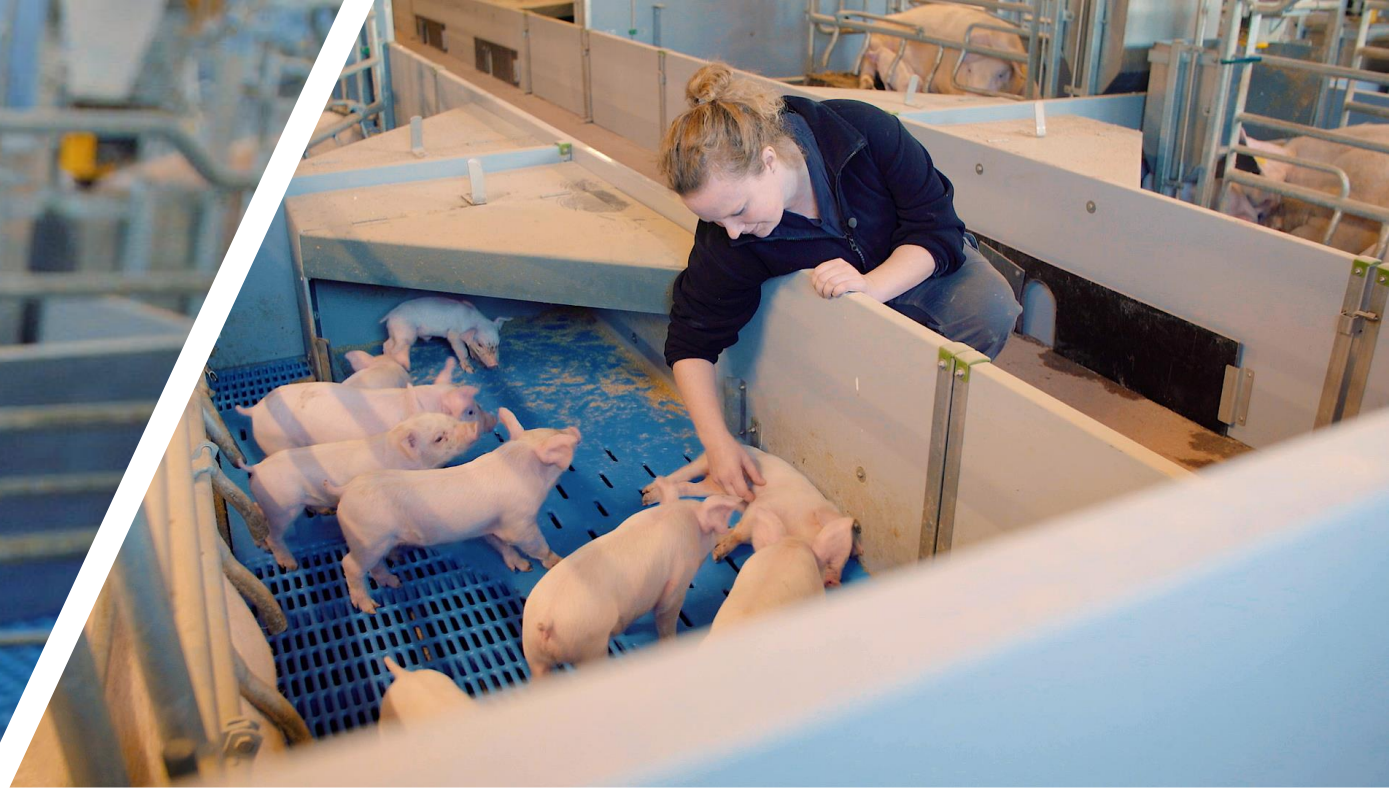

ANIMAL WELFARE