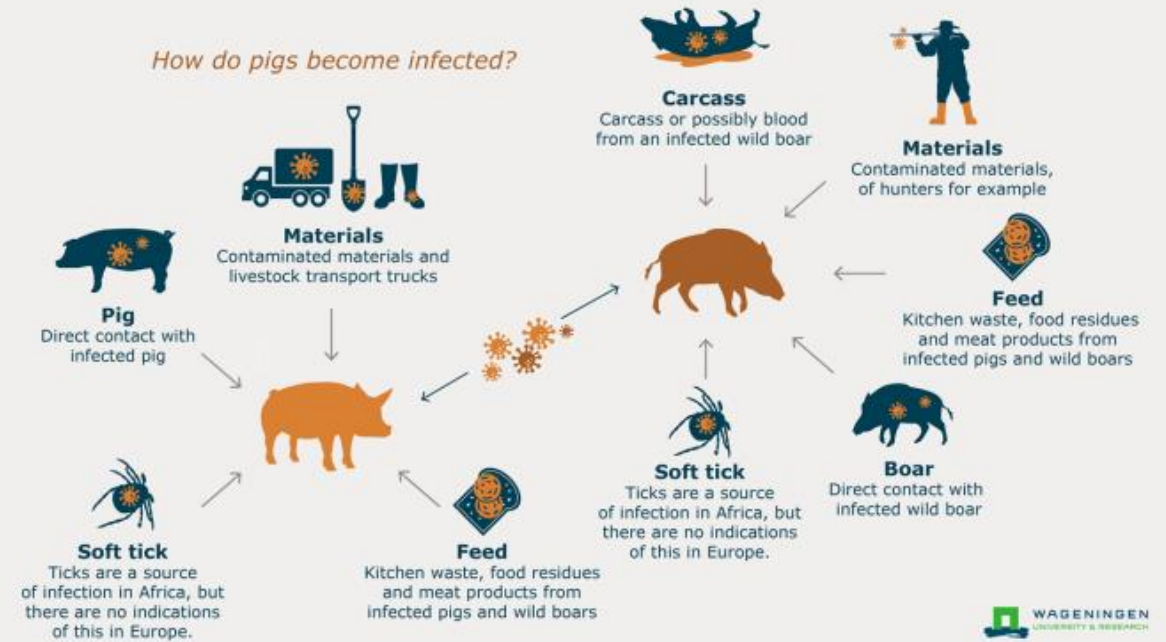

COUNTERTOPS

JETSTONE

NOOYEN

INNOVATORS BY TRADITION

PIG FARMING 2025

environmental issues **fire**

ammonia reduction

manure

smell

animal welfare

loose housing

piglet mortality

health issues

antibiotic reduction

public opinion

climate

REALITY

African Swine Fever

How do wild boars become infected?

How do pigs become infected?

Climate

- CO 2 footprint
- Shift in vectors

Health

- Zoonosis
- Antimicrobial resistance

Welfare

- Housing
- Castration / tail docking

SHIFT

HAPPENS

Hygiene

ANIMAL WELFARE

RESULTS

NOOYEN